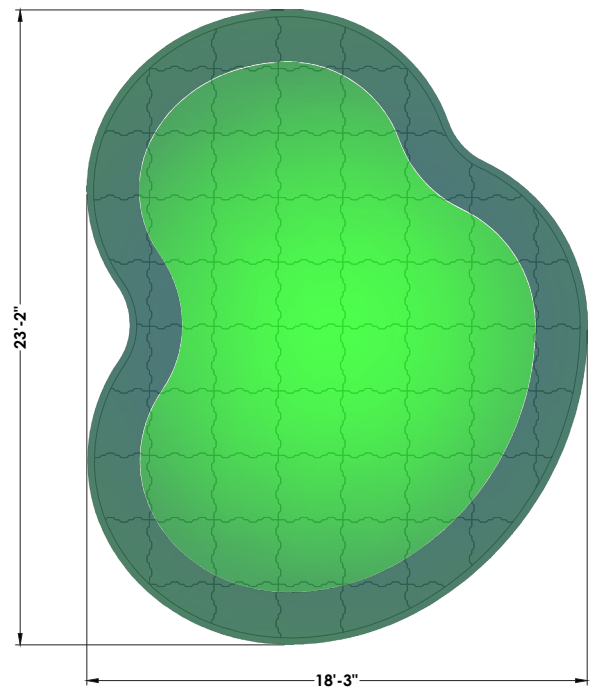

THE SOUTHAMPTON

Perfect your short game with the advanced Players Series modular putting greens, exclusively from XGrass. Constructed with interlocking base panels and surfaced using Tour quality Putting and Fringe turf, these greens are designed by industry experts for serious golfers. The Players Series system gives you the professionally installed look and performance without the disruption and cost of a full construction project. These innovative putting green systems are easily installed in a few hours and can be moved when needed.

Specs: 18' x 23', 414 sf, 4 Hole Locations

Putting Turf: XGrass One Putt

Fringe Turf: XGrass Luxury 1st Cut

Base Panels: Polypropylene Copolymer (Recycled Materials)

Warranty: 5 Years (Turf & Panels); 1 Year (Accessories)

What's Included: Geotextile Fabric, Players Series Base System, Putting Turf, Fringe Turf, (4) 4" Aluminum Cups, (4) Premium Ball Retriever Flags