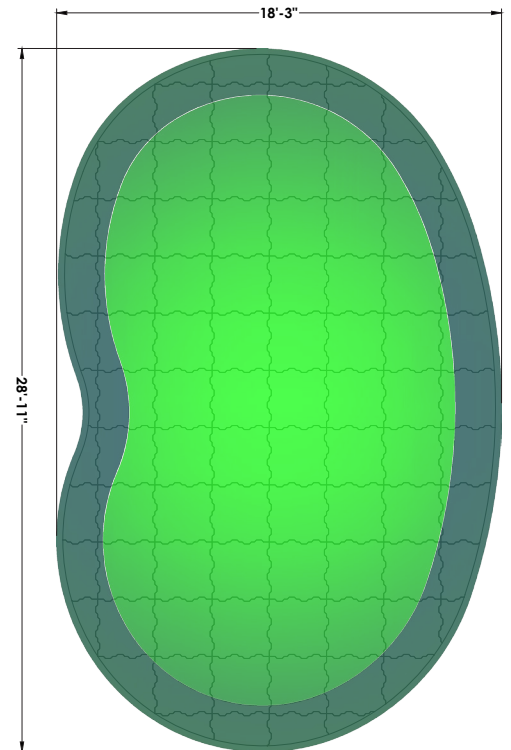

QUICK INSTALL

STEP 1

Select or prepare a relatively flat location (no more than 3% slope), utilize compacted stone dust as needed, and install geotextile fabric.

STEP 2

Assemble the Players Series Panel System, placing the pre-drilled cup panels where you would like your hole locations.

STEP 3

Install the cup systems, pre-cut turf and fringe, cut the holes and place flags.