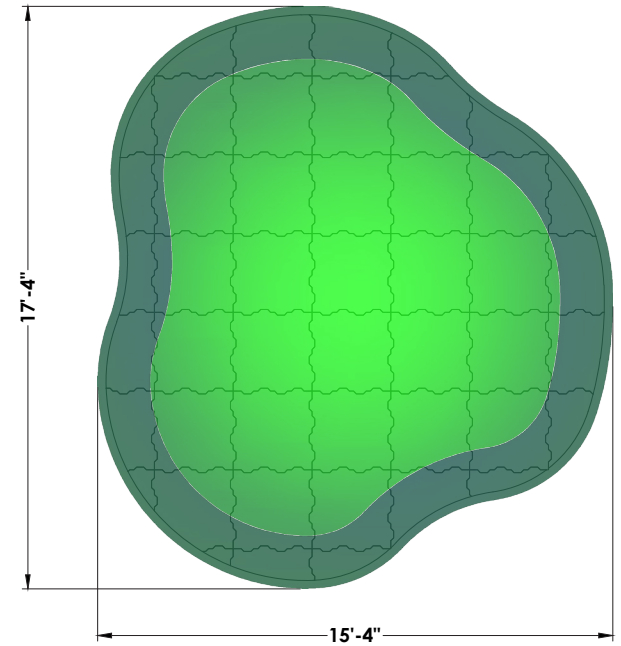

THE KIAWAH

Perfect your short game with the advanced Players Series modular putting greens, exclusively from XGrass. Constructed with interlocking base panels and surfaced using Tour quality Putting and Fringe turf, these greens are designed by industry experts for serious golfers. The Players Series system gives you the professionally installed look and performance without the disruption and cost of a full construction project. These innovative putting green systems are easily installed in a few hours and can be moved when needed.

Specs: 15' x 17', 255 sf, 3 Hole Locations
Putting Turf: XGrass One Putt
Fringe Turf: XGrass Luxury 1st Cut
Base Panels: Polypropylene Copolymer (Recycled Materials)
Warranty: 5 Years (Turf & Panels); 1 Year (Accessories)

What's Included: Geotextile Fabric, Players Series Base System, Putting Turf, Fringe Turf, (3) 4" Aluminum Cups, (3) Premium Ball Retriever Flags