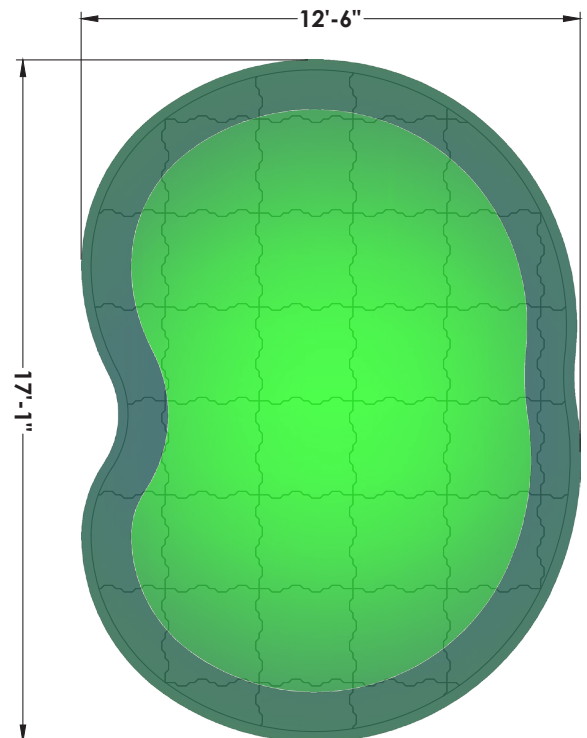

THE CAROLINA

Perfect your short game with the advanced Players Series modular putting greens, exclusively from XGrass. Constructed with interlocking base panels and surfaced using Tour quality Putting and Fringe turf, these greens are designed by industry experts for serious golfers. The Players Series system gives you the professionally installed look and performance without the disruption and cost of a full construction project. These innovative putting green systems are easily installed in a few hours and can be moved when needed.

Specs: 12' x 17', 204 sf, 2 Hole Locations

Putting Turf: XGrass One Putt

Fringe Turf: XGrass Luxury 1st Cut

Base Panels: Polypropylene Copolymer (Recycled Materials)

Warranty: 5 Years (Turf & Panels); 1 Year (Accessories)

What's Included: Geotextile Fabric, Players Series Base System, Putting Turf, Fringe Turf, (2) 4" Aluminum Cups, (2) Premium Ball Retriever Flags